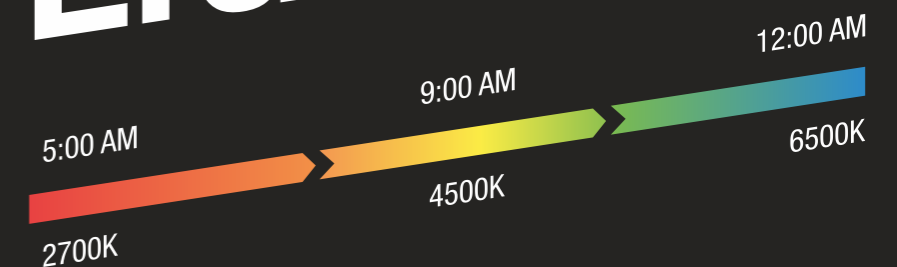

BIOWNLIGHT

TECHNOLOGY

powered by Selteka

(HCL) HUMAN CENTRIC LIGHTING

Extensive melanopic Lux range

Ra > 95

R9 > 90

Flicker free up to 800 Hz

MOOD
SUSTAINABILITY
PRODUCTIVITY
PERCEPTION
VISUAL ACUITY
CIRCADIAN RHYTHMS

biownlight.com

LpS / TiL AWARDS
(2018)
NOMINEE

PRODUCT OF THE YEAR
GOLD MEDAL
Lithuanian Confederation of Industrialists
LITHUANIA 2018